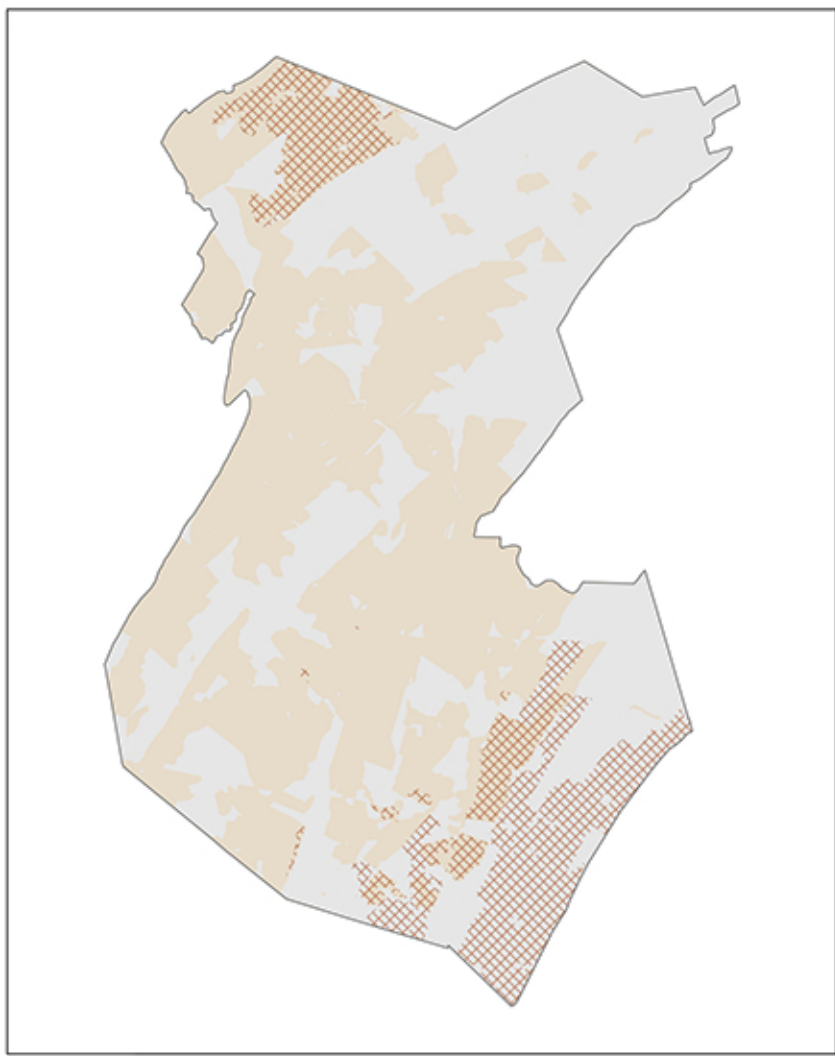

### Mapping Broadband Internet Connectivity Across Pennsylvania

From December 2017 FCC Form 477 Data

Internet Service Availability, Dec 2017

Broadband by Type of Technology, Dec 2017

≥ 10 Mbps / 1 Mbps  
≥ 25 Mbps / 3 Mbps