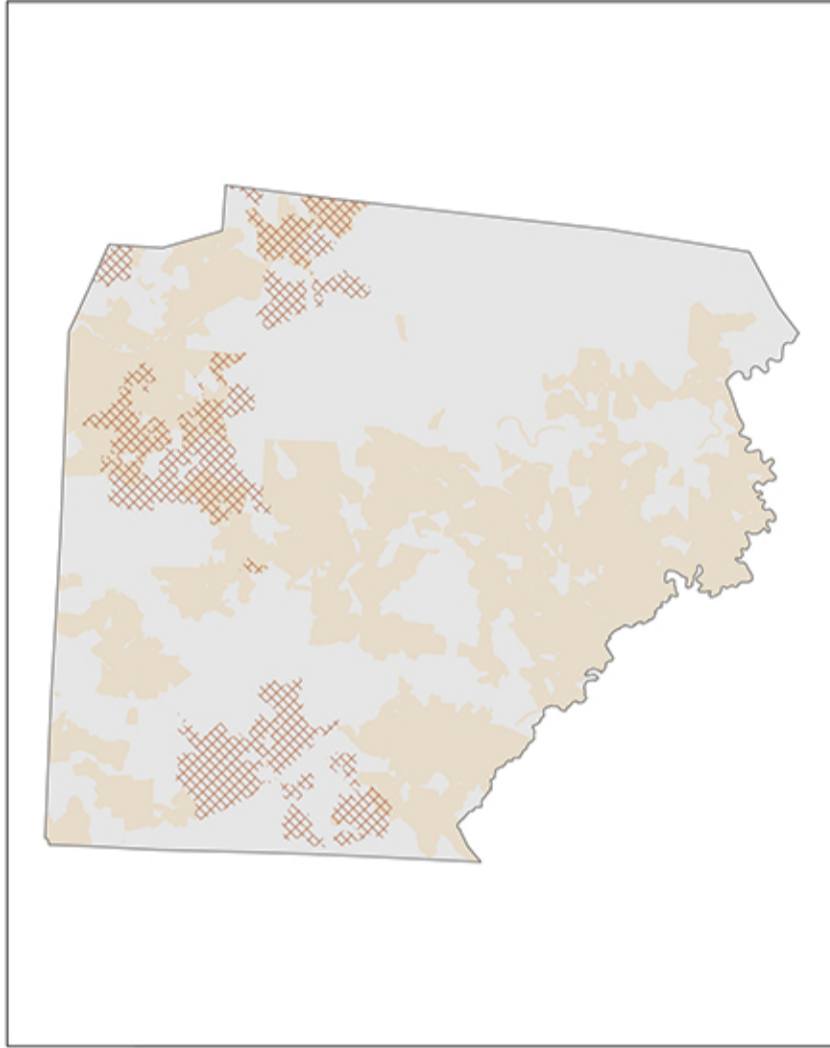

### Mapping Broadband Internet Connectivity Across Pennsylvania

From December 2017 FCC Form 477 Data

Internet Service Availability, Dec 2017

Broadband by Type of Technology, Dec 2017

≥ 10 Mbps / 1 Mbps  
≥ 25 Mbps / 3 Mbps