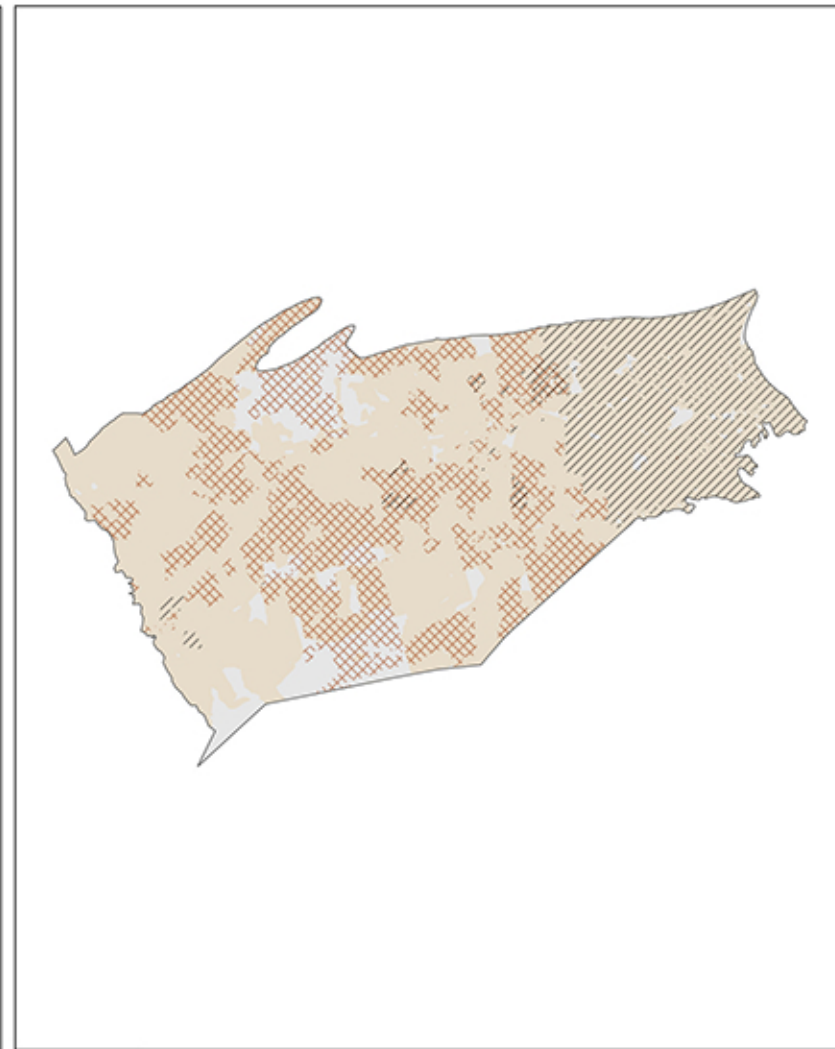

Mapping Broadband Internet Connectivity Across Pennsylvania

From December 2017 FCC Form 477 Data

Internet Service Availability, Dec 2017

Broadband by Type of Technology, Dec 2017

≥ 10 Mbps / 1 Mbps
≥ 25 Mbps / 3 Mbps

Source: FCC Form 477, Dec 2017 V2
H. Bonestroo and H. Trostle
Institute for Local Self-Reliance 05/13/19

Fiber
Satellite
Cable
DSL/Other Copper
Fixed Wireless

Source: FCC Form 477, Dec 2017 V2
H. Bonestroo and H. Trostle
Institute for Local Self-Reliance 05/13/19

From NDT measured download speed, 2018

Download speed in Cumberland County PA

M-Lab DL Speed

9.0638 Mbps

This is the median broadband download speed measured within the county from the PA Broadband Test. This indicates that 50% of the respondents experienced faster speeds, while the other 50% experienced slower speeds.