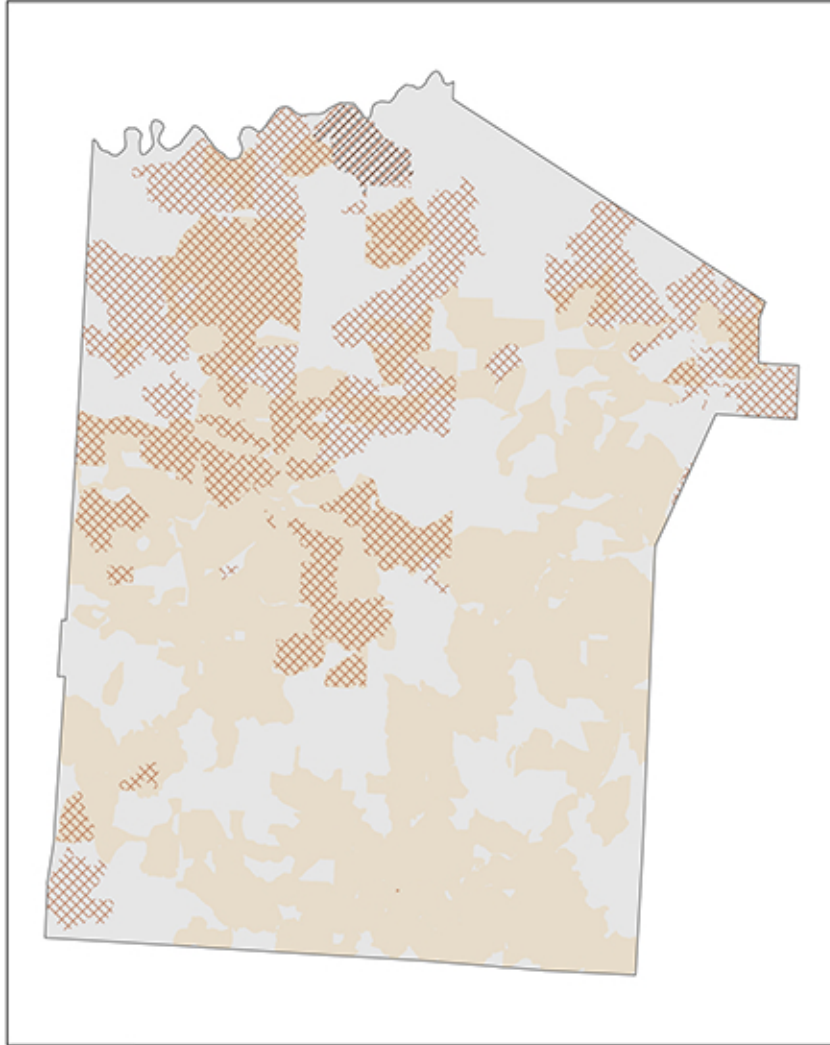

Mapping Broadband Internet Connectivity Across Pennsylvania

From December 2017 FCC Form 477 Data

Internet Service Availability, Dec 2017

Broadband by Type of Technology, Dec 2017

≥ 10 Mbps / 1 Mbps
≥ 25 Mbps / 3 Mbps