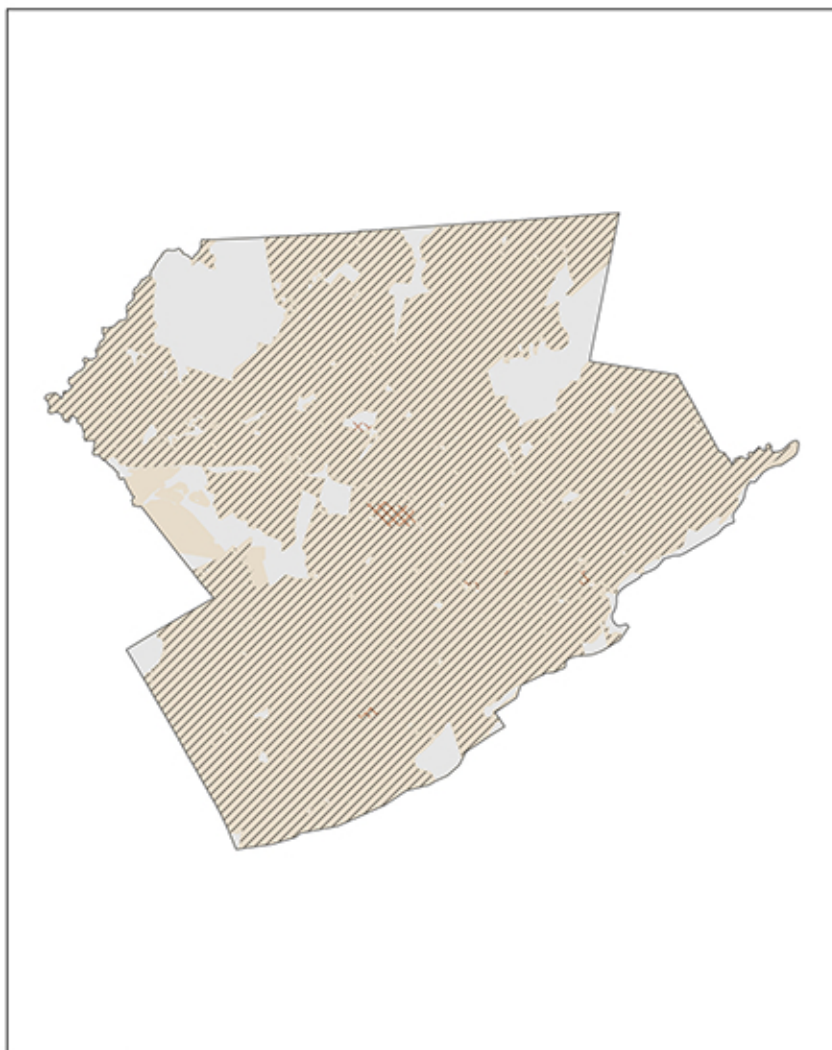

Mapping Broadband Internet Connectivity Across Pennsylvania

From December 2017 FCC Form 477 Data

Internet Service Availability, Dec 2017

Broadband by Type of Technology, Dec 2017

≥ 10 Mbps / 1 Mbps
≥ 25 Mbps / 3 Mbps

From NDT measured download speed, 2018

Download speed in Monroe County PA

M-Lab DL Speed

8.8048 Mbps

This is the median broadband download speed measured within the county from the PA Broadband Test. This indicates that 50% of the respondents experienced faster speeds, while the other 50% experienced slower speeds.