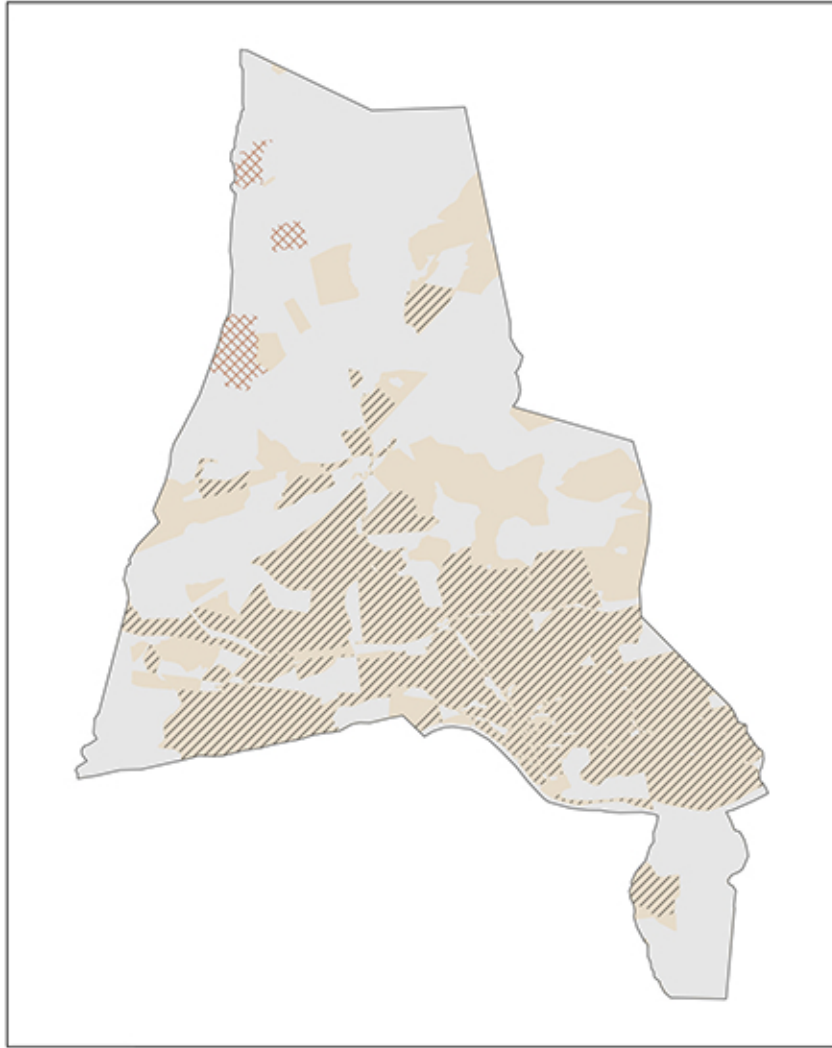

Mapping Broadband Internet Connectivity Across Pennsylvania

From December 2017 FCC Form 477 Data

Internet Service Availability, Dec 2017

Broadband by Type of Technology, Dec 2017

≥ 10 Mbps / 1 Mbps
≥ 25 Mbps / 3 Mbps