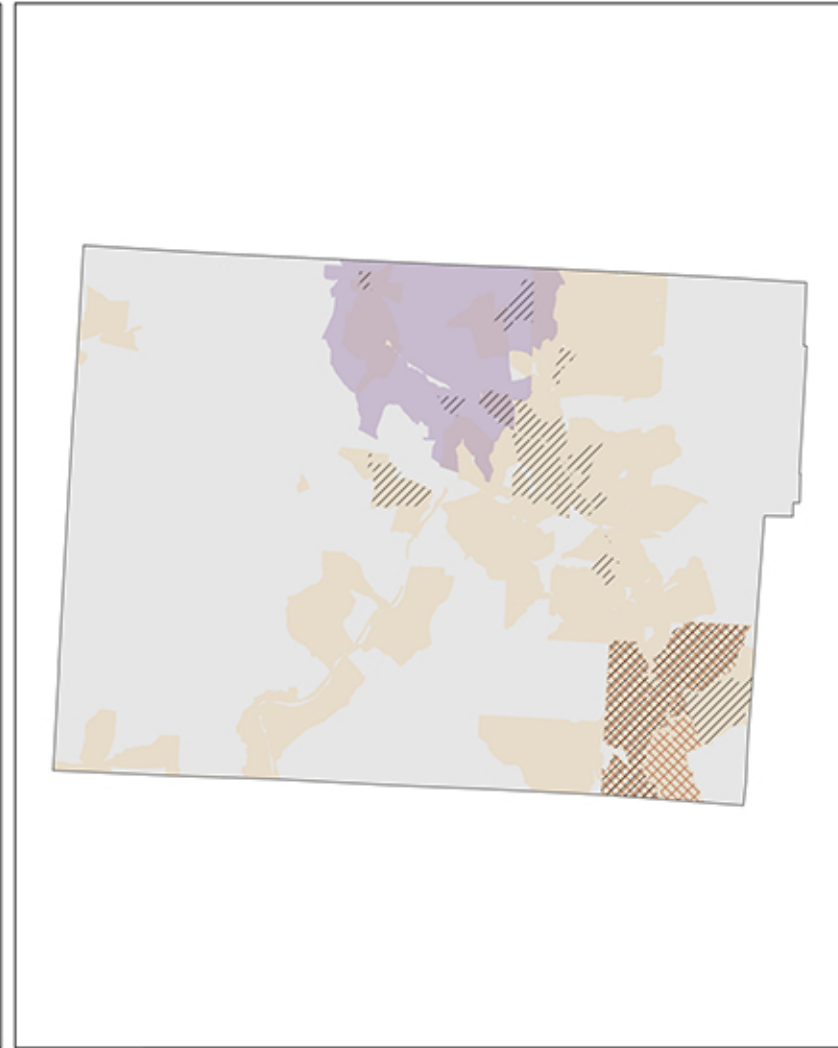

Mapping Broadband Internet Connectivity Across Pennsylvania

From December 2017 FCC Form 477 Data

Internet Service Availability, Dec 2017

Broadband by Type of Technology, Dec 2017

≥ 10 Mbps / 1 Mbps
≥ 25 Mbps / 3 Mbps